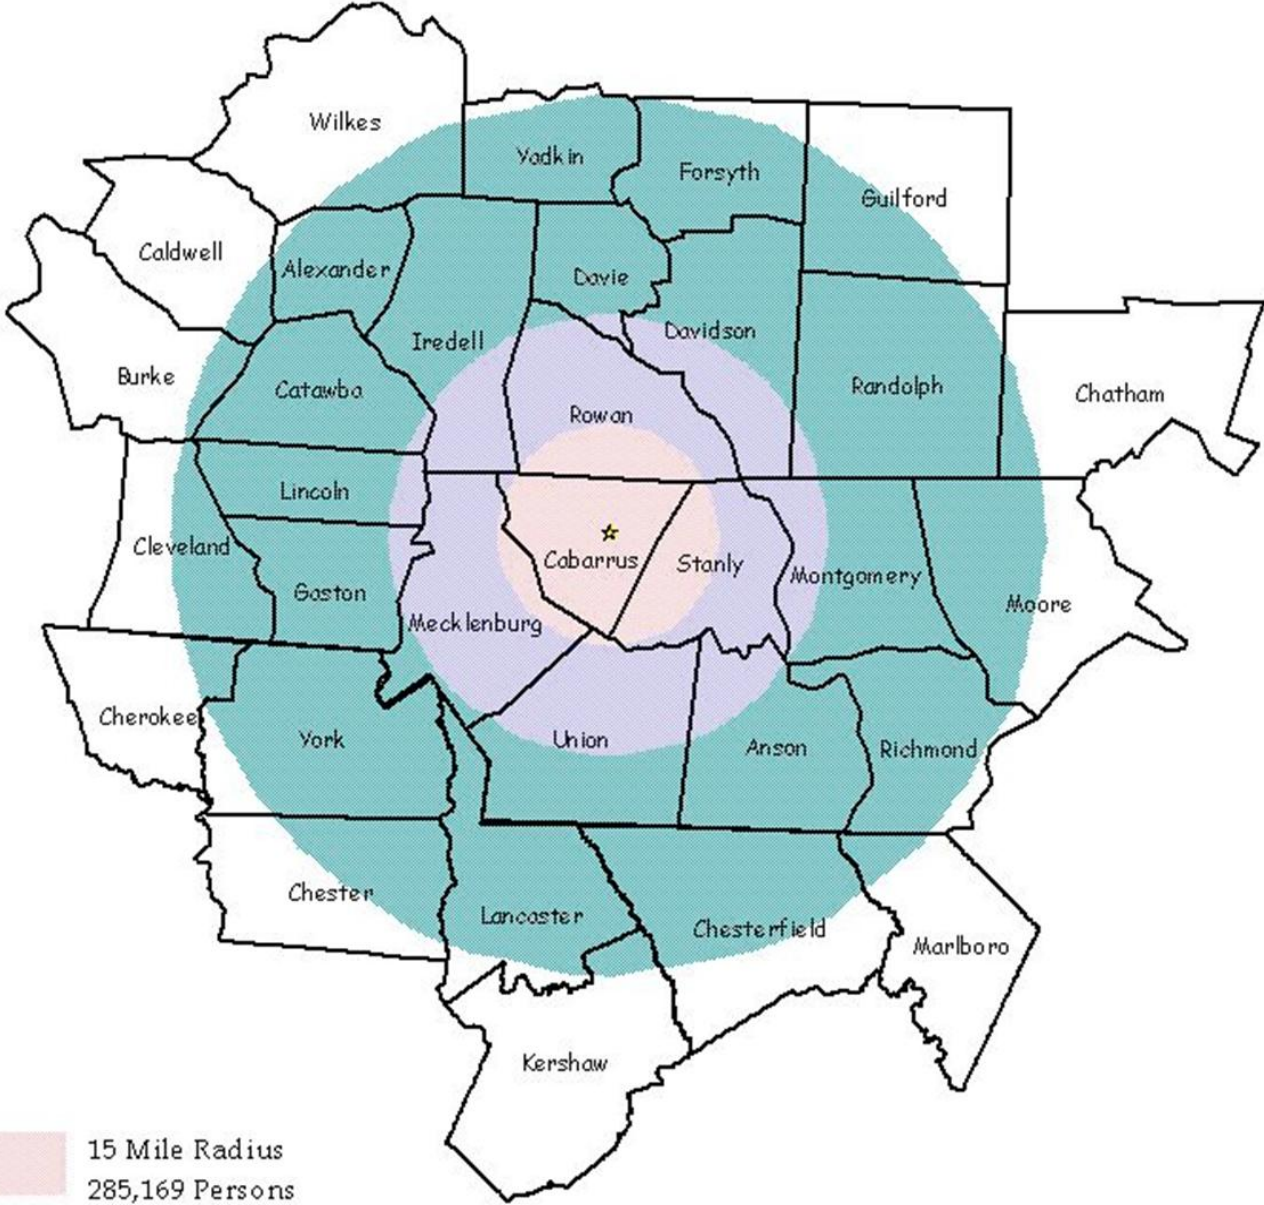

Cabarrus Arena & Events Center

- 15 Mile Radius
285,169 Persons
- 30 Mile Radius
1,252,578 Persons
- 60 Mile Radius
3,154,068 Persons

PRINT MEDIA

Beat Reporter
Editor

BROADCAST MEDIA

TV: News Director
Assignment Editor
Beat Reporter